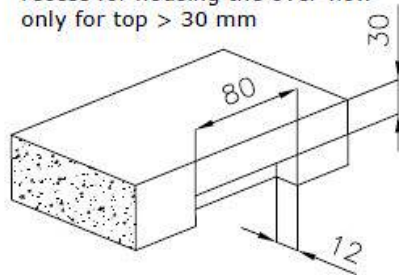

Lavello / Sink cod. 3356/050

intaglio per il troppo-pieno
solo con top > 30 mm

recess for housing the over-flow
only for top > 30 mm

ACCESSORI OPZIONALI